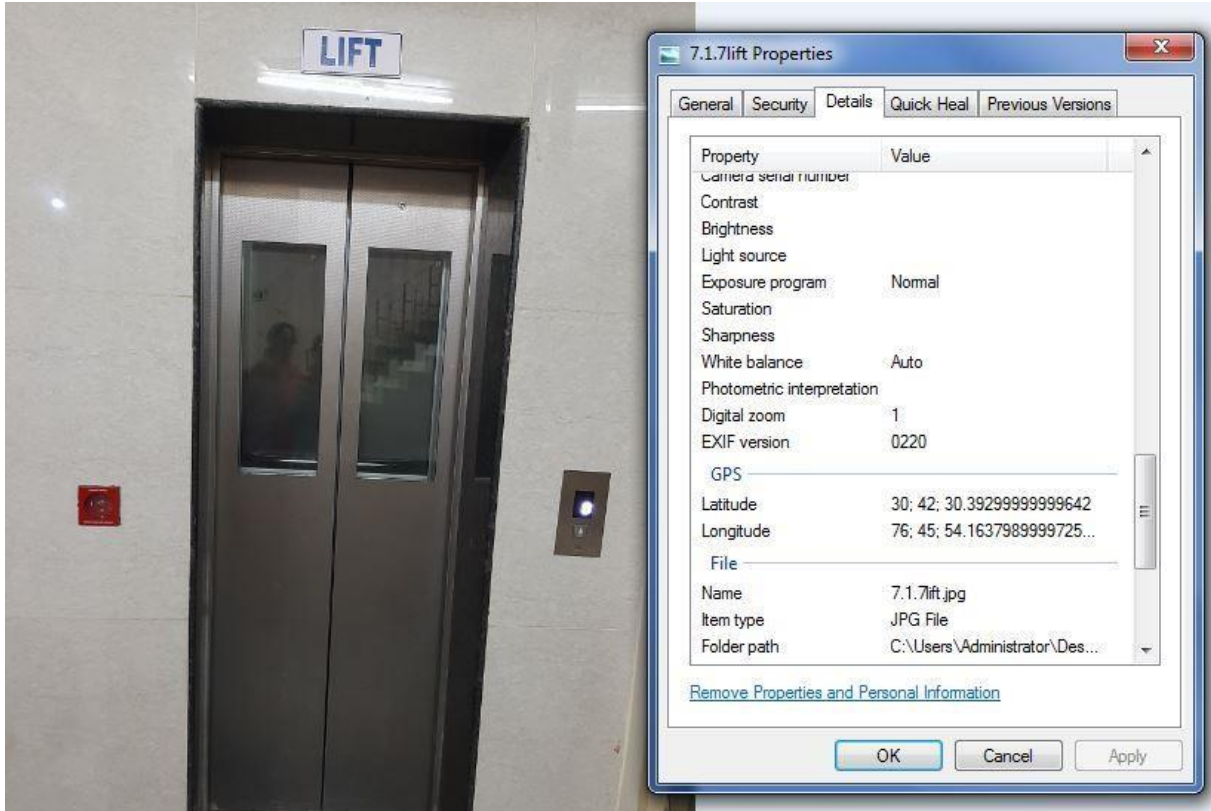

7.1.7 Lift

7.1.7 Parking for the handicapped