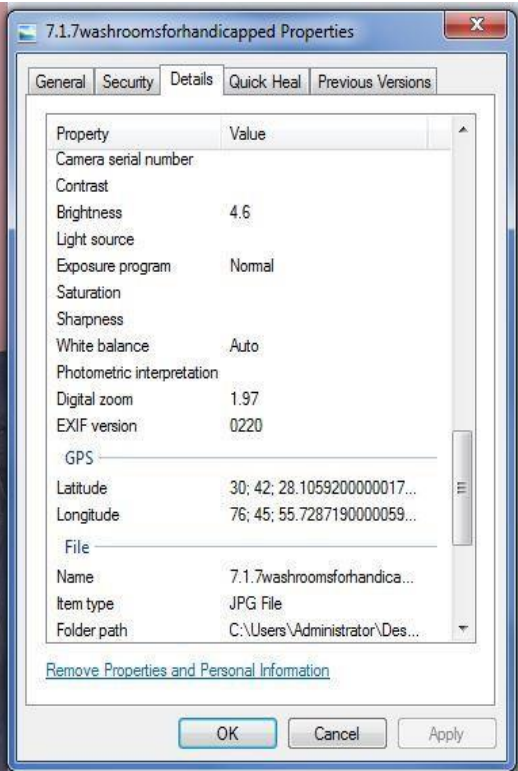

7.1.7 Washroom for the Handicapped