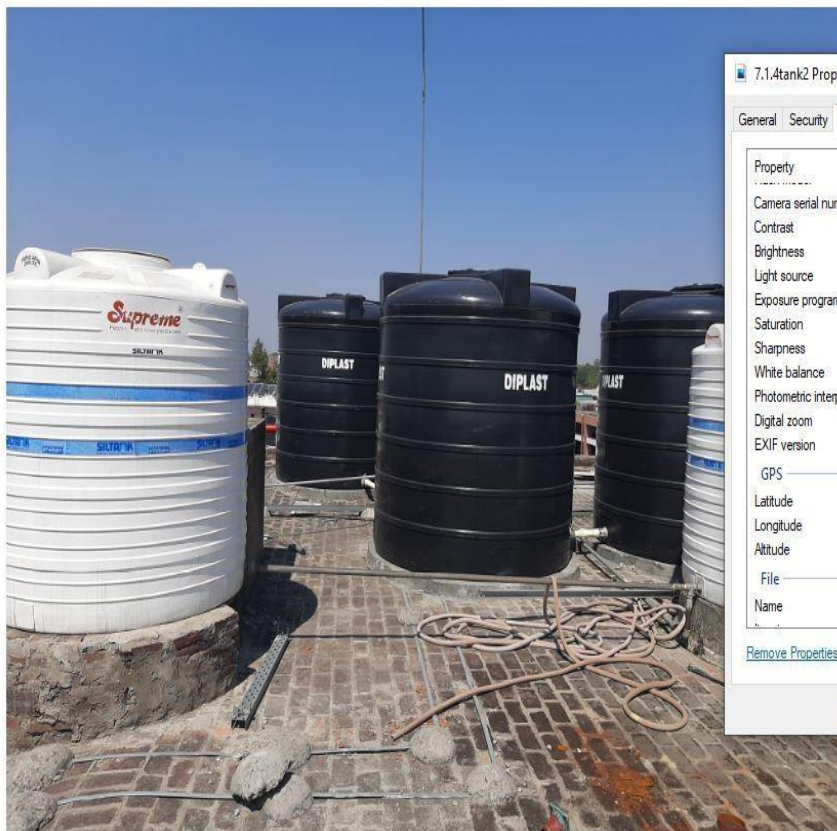

7.1.4 Overhead Tanks