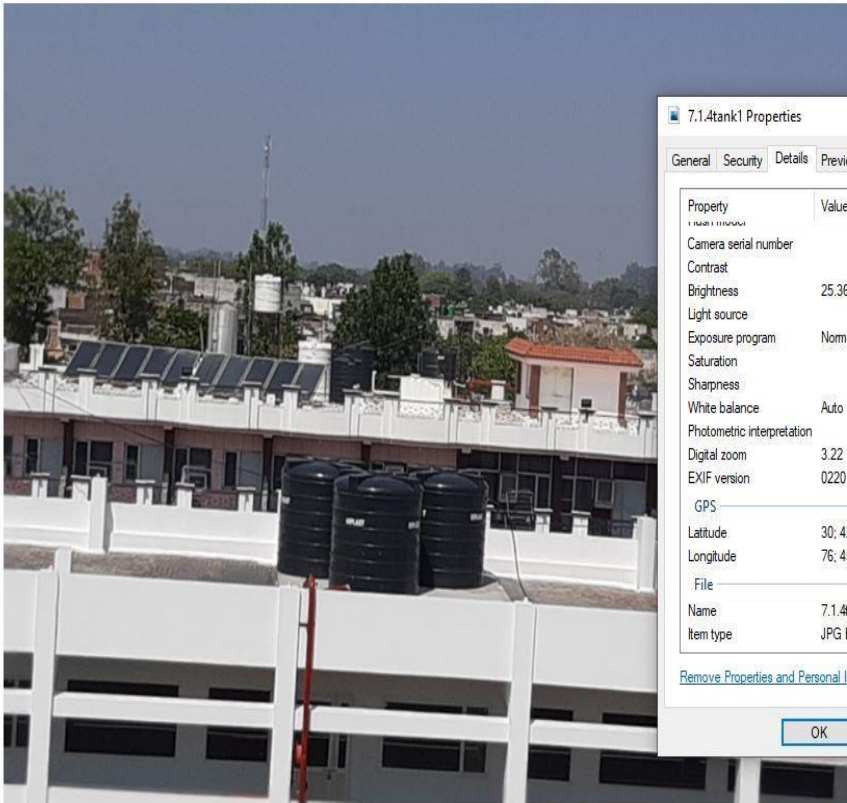

[Remove Properties and Personal Information](#)

OK Cancel Apply

7.1.3 E-Waste Corner

7.1.3e-wastecorner Properties

General Security Details Previous Versions

Property	Value
Flash model	
Camera serial number	
Contrast	
Brightness	16.35
Light source	
Exposure program	Normal
Saturation	
Sharpness	
White balance	Auto
Photometric interpretation	
Digital zoom	3.09
EXIF version	0220
GPS	
Latitude	30; 42; 28.23480000000054...
Longitude	76; 45; 55.93680000000250...
File	
Name	7.1.3e-wastecorner.jpg

[Remove Properties and Personal Information](#)

OK Cancel Apply

7.1.3 Waste Recycling

7.1.3wasterecycling Properties

General Security Details Previous Versions

Property	Value
Flash model	
Camera serial number	
Contrast	
Brightness	15.66
Light source	
Exposure program	Normal
Saturation	
Sharpness	
White balance	Auto
Photometric interpretation	
Digital zoom	1
EXIF version	0220
GPS	
Latitude	30; 42; 26.32644000000043...
Longitude	76; 45; 58.3757999999798...
File	
Name	7.1.3wasterecycling.jpg

[Remove Properties and Personal Information](#)

OK Cancel Apply

7.1.4 Overhead Tanks

7.1.4 Water Cooler Purifier

7.1.4waterpurifier2 Properties

General Security Details Previous Versions

Property	Value
Camera serial number	
Contrast	Normal
Brightness	1.75
Light source	
Exposure program	Normal
Saturation	Normal
Sharpness	Normal
White balance	Auto
Photometric interpretation	
Digital zoom	
EXIF version	0220
GPS	
Latitude	30; 42; 28.3978800000042...
Longitude	76; 45; 54.7437589999830...
Altitude	281
File	
Name	7.1.4waterpurifier2.jpg
Item type	JPG File