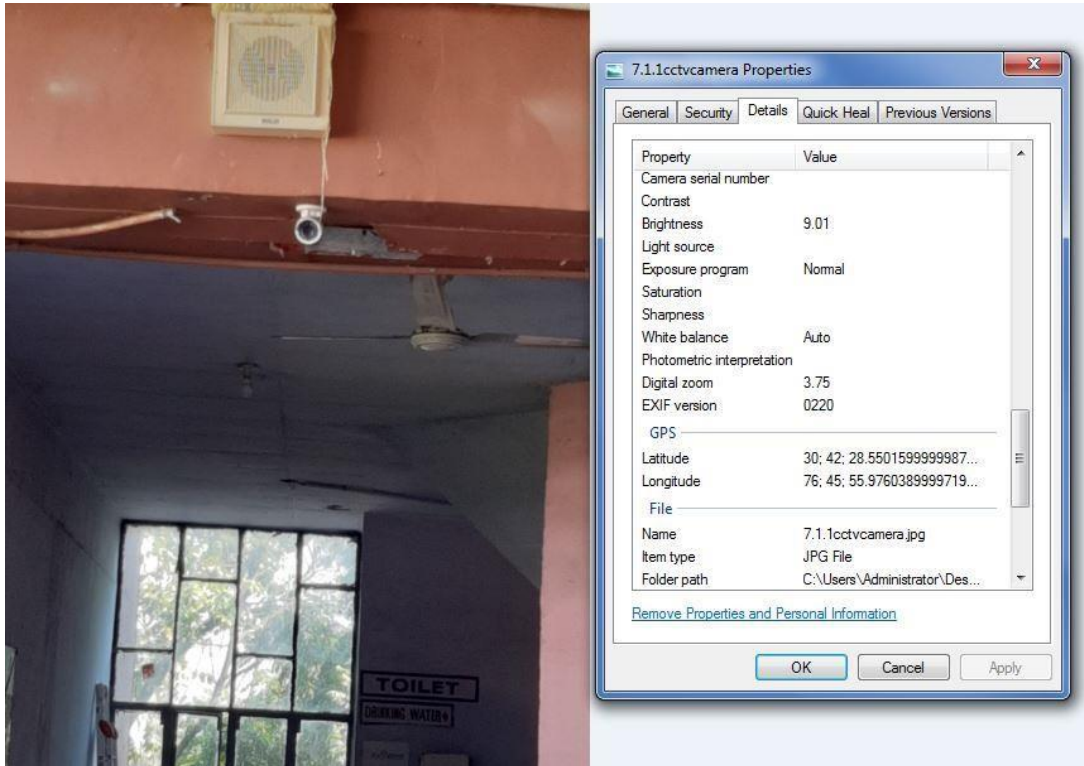

7.1.1 CCTV Camera

7.1.1 Manned College Gate

7.1.1 Fire Fighting Equipments

7.1.1FireEq1 Properties

General Security Details Previous Versions

Property	Value
Flash maker	
Flash model	
Camera serial number	
Contrast	
Brightness	27.23
Light source	
Exposure program	Normal
Saturation	
Sharpness	
White balance	Auto
Photometric interpretation	
Digital zoom	3.75
EXIF version	0220
GPS	
Latitude	30; 42; 28.6167600000045...
Longitude	76; 45; 55.9951190000282...
File	
Name	7.1.1FireEq1.jpg

[Remove Properties and Personal Information](#)

OK Cancel Apply

7.1.1FireEq2 Properties

General Security Details Previous Versions

Property	Value
Flash maker	
Flash model	
Camera serial number	
Contrast	
Brightness	19.65
Light source	
Exposure program	Normal
Saturation	
Sharpness	
White balance	Auto
Photometric interpretation	
Digital zoom	1
EXIF version	0220
GPS	
Latitude	30; 42; 28.3107589999998...
Longitude	76; 45; 55.4133589999985...
File	
Name	7.1.1FireEq2.jpg
Item type	JPG File