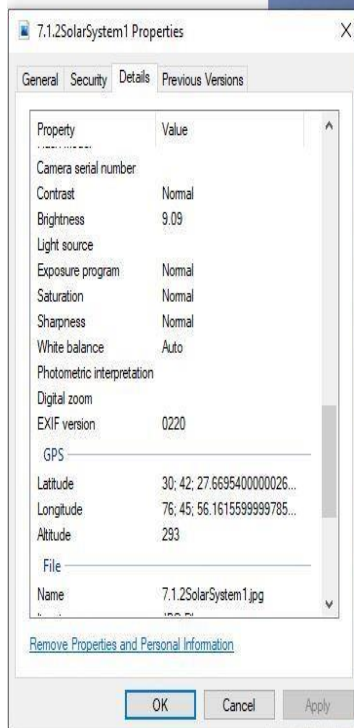

[Remove Properties and Personal Information](#)

OK Cancel Apply

7.1.1FireEq3 Properties

General Security Details Previous Versions

Property	Value
Hash model	
Camera serial number	
Contrast	
Brightness	7.23
Light source	
Exposure program	Normal
Saturation	
Sharpness	
White balance	Auto
Photometric interpretation	
Digital zoom	2.14
EXIF version	0220
GPS	
Latitude	30; 42; 28.7434789999970...
Longitude	76; 45; 55.4021990000036...
File	
Name	7.1.1FireEq3.jpg
Item type	JPG File

[Remove Properties and Personal Information](#)

OK Cancel Apply

7.1.1 Sanitary Napkin vending Machine

7.1.1wendingmachine Properties

General Security Details Previous Versions

Property	Value
Camera serial number	
Contrast	Normal
Brightness	1.63
Light source	
Exposure program	Normal
Saturation	Normal
Sharpness	Normal
White balance	Auto
Photometric interpretation	
Digital zoom	
EXIF version	0220
GPS	
Latitude	30; 42; 29.2391999999964
Longitude	76; 45; 55.7582399999954...
Altitude	281
File	
Name	7.1.1wendingmachine.jpg
Item type	JPG File

[Remove Properties and Personal Information](#)

OK Cancel Apply

7.1.2 LED Lights

7.1.2 Solar System

7.1.2SolarSystem2 Properties

General Security Details Previous Versions

Property	Value
Contrast	Normal
Brightness	8.91
Light source	
Exposure program	Normal
Saturation	Normal
Sharpness	Normal
White balance	Auto
Photometric interpretation	
Digital zoom	
EXIF version	0220
GPS	
Latitude	30; 42; 27.7300499999982...
Longitude	76; 45; 56.09065000000275...
Altitude	296
File	
Name	7.1.2SolarSystem2.jpg
Item type	JPG File