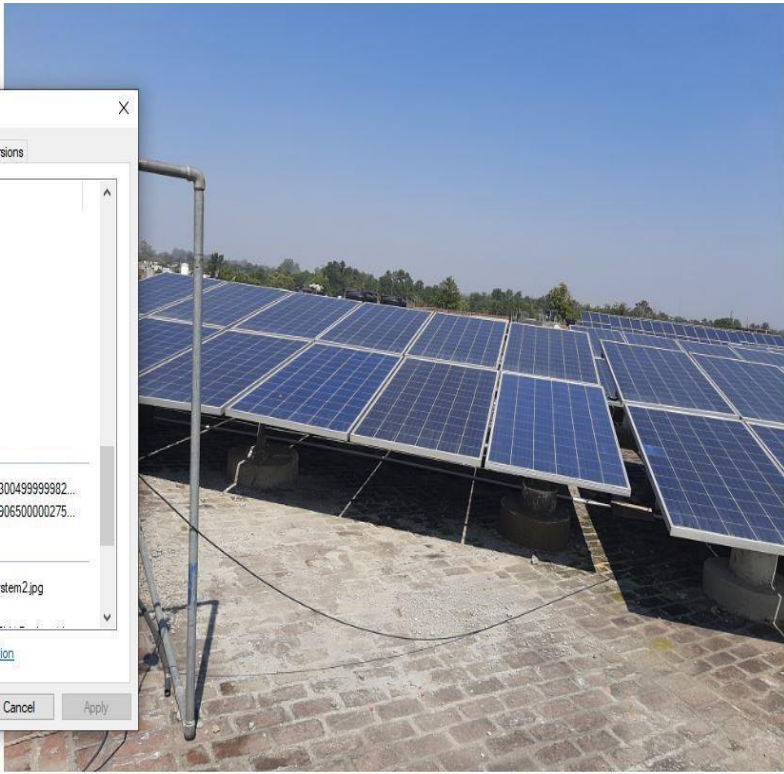

[Remove Properties and Personal Information](#)

OK Cancel Apply

7.1.2 LED Lights

7.1.2 Solar System

7.1.2SolarSystem2 Properties

General Security Details Previous Versions

Property	Value
Contrast	Normal
Brightness	8.91
Light source	
Exposure program	Normal
Saturation	Normal
Sharpness	Normal
White balance	Auto
Photometric interpretation	
Digital zoom	
EXIF version	0220
GPS	
Latitude	30; 42; 27.7300499999982...
Longitude	76; 45; 56.09065000000275...
Altitude	296
File	
Name	7.1.2SolarSystem2.jpg
Item type	JPG File

[Remove Properties and Personal Information](#)

OK Cancel Apply

7.1.2SolarSystem3 Properties

General Security Details Previous Versions

Property	Value
Hash model	
Camera serial number	
Contrast	
Brightness	22.1
Light source	
Exposure program	Normal
Saturation	
Sharpness	
White balance	Auto
Photometric interpretation	
Digital zoom	1
EXIF version	0220
GPS	
Latitude	30; 42; 28.8453600000067...
Longitude	76; 45; 54.7322399999831...
File	
Name	7.1.2SolarSystem3.jpg
Item type	JPG File